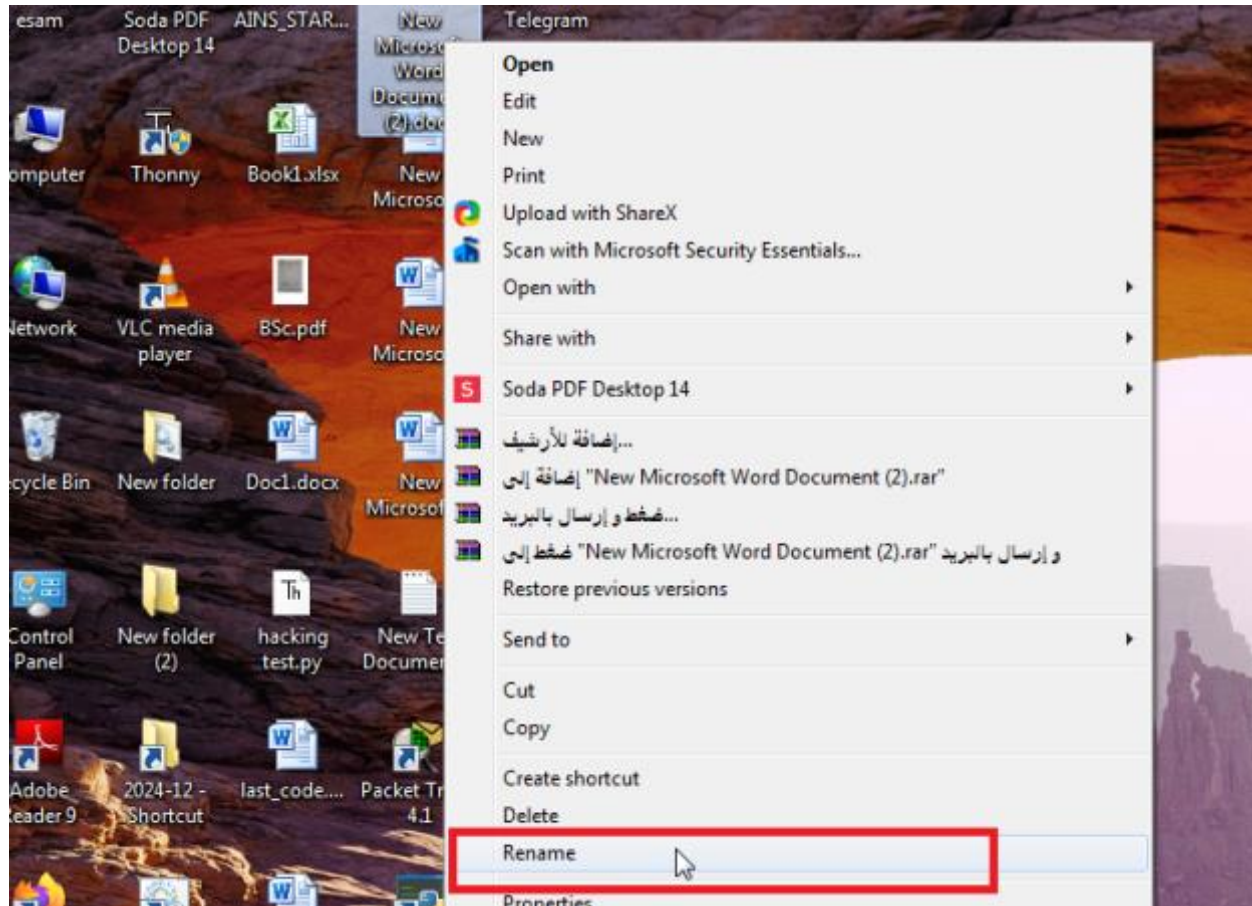

Rename folder or file name   تغيير اسم المجلد أو الملف