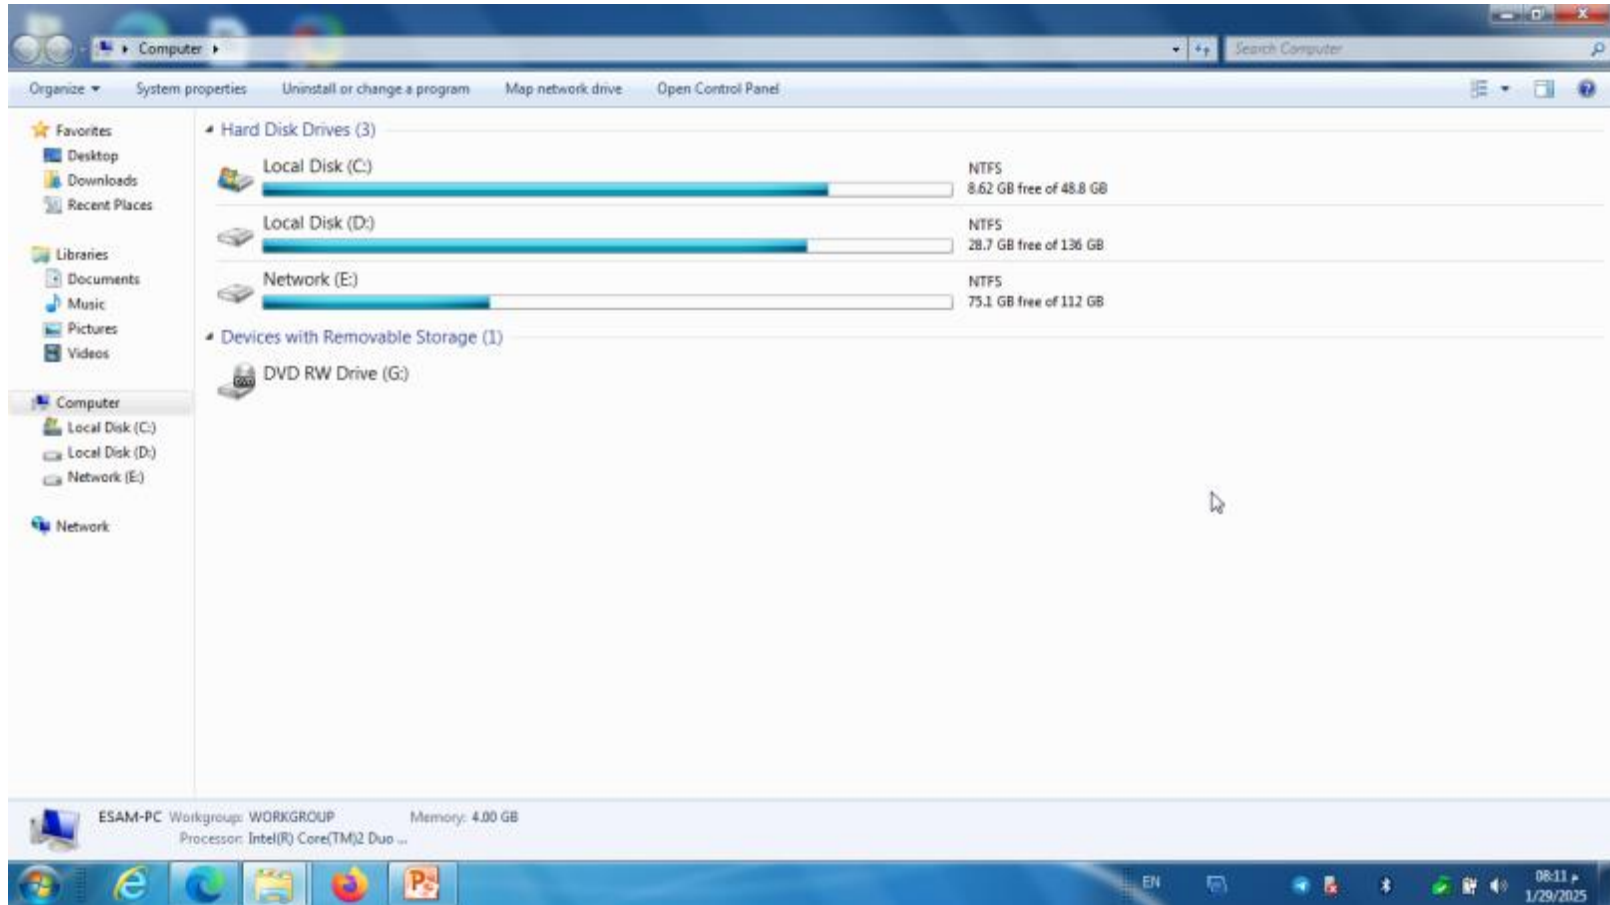

View Folders and files

عرض المجلدات والملفات