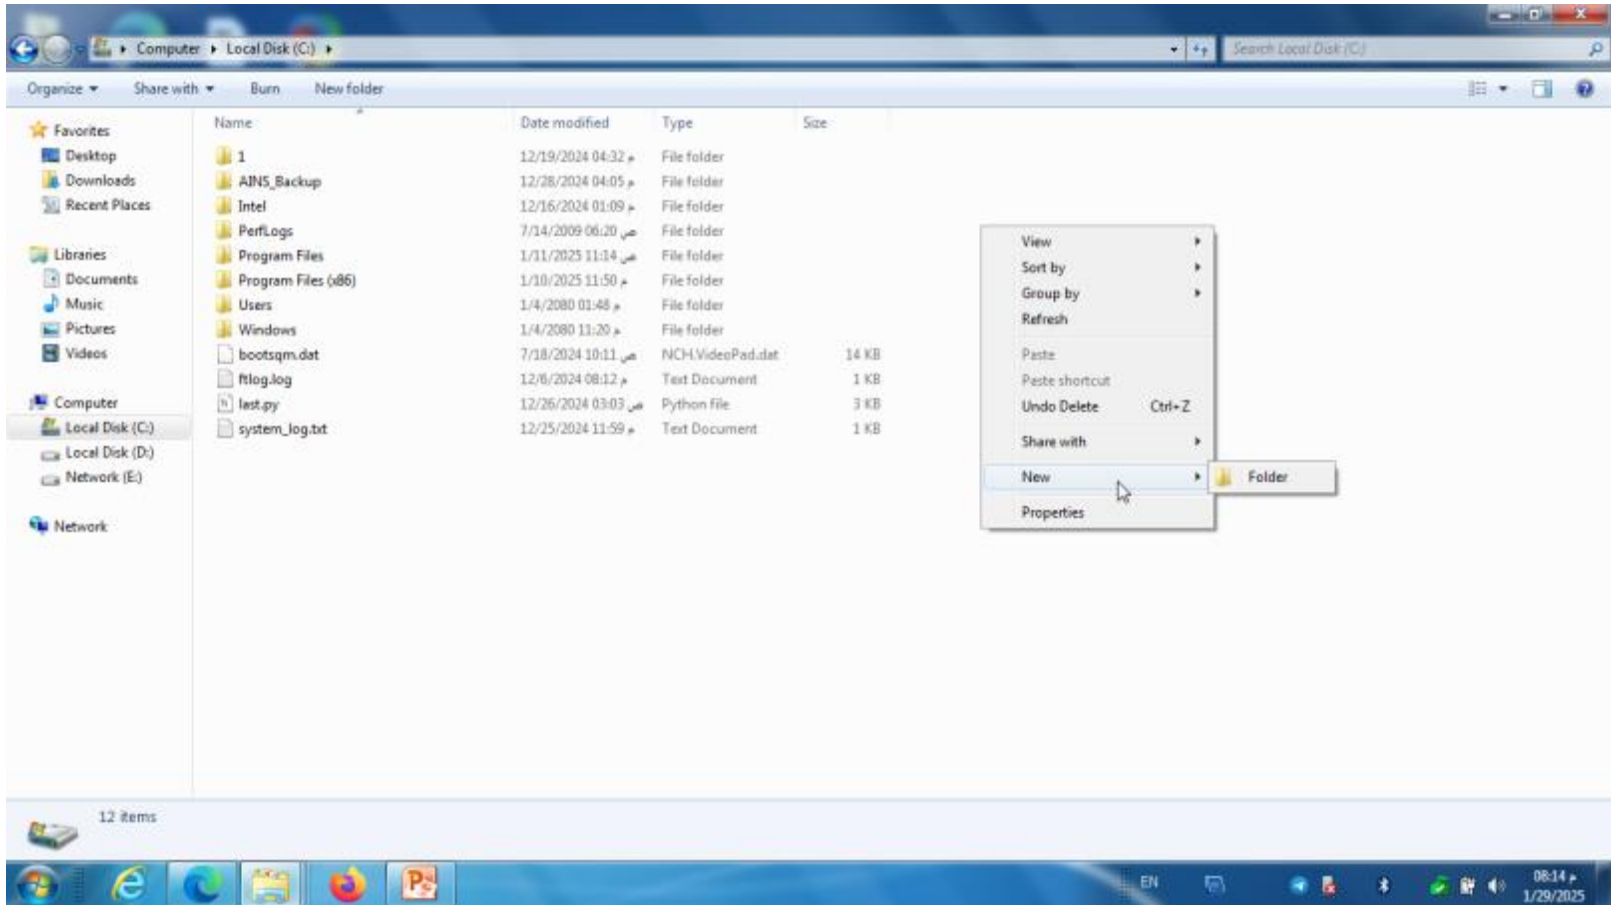

إنشاء مجلد جديد Create new folder